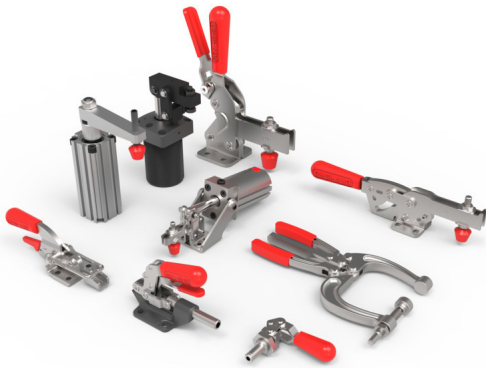

# PRICE MATCH GUARANTEE

DESTACO is a world leader in work-holding innovation and technology. DESTACO offers a wide selection of heavy duty toggle clamps, hold down clamps (vertical or horizontal handle) to latch clamps and straight action or squeeze-action clamps. Whatever your manual clamping needs, DESTACO has a solution.