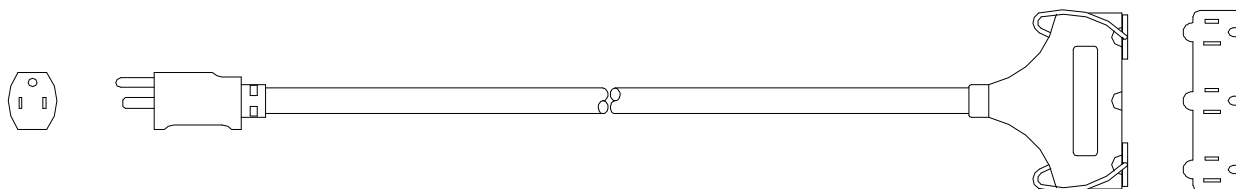

PRODUCT SPECIFICATION
Controlled Document - Engineering Drive

CATALOG NUMBER: See table below
DESCRIPTION: POLAR/SOLAR Plus™ SJEOOW extension cord with Tri-Source® three outlet cord connector with power indicator light
APPROVALS: UL Listed and CSA Certified Outdoor Use Cord Set (12 ga)

CONSTRUCTION PARAMETERS:

Conductor: See table below
 Cable jacket material: TPE, yellow
 Overall cable O.D. (nom): See table below
 Cord rating: Hard Usage per the National Electrical Code
 Cable legend type: Indent print

Attachment plug configuration: NEMA 5-15P
 Cord connector configuration: NEMA 5-15R x 3
 Plug and connector material: Clear PVC, with neon power indicator lamp in the cord connector

ELECTRICAL AND ENVIRONMENTAL PROPERTIES: