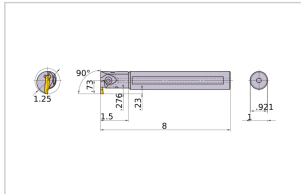

Spare Parts

GYARUS16R90B-G07

EDP:503935

The actual product may differ from the displayed image.
For details, please check the dimensions below.

Type [Outspread]

Type [Outspread]

Diameter (Unit)	
Sales unit	1
Hand	R
Stock	●
Unit of Length	I
DMIN	1.25
DCON	1
LF	8
CDX	.276
LDRED	1.5
WF	.73
H	.921
CW	.157
WF2	.23

[Show more](#)

Stock

- :Inventory maintained.
- :Non stock, produced to order only.
- ▲:Inventory maintained. To be replaced by new products.
- ★:Inventory maintained in Japan.

2D Model (DXF)	
CAD data name	Download
6H1R9G1	

3D Detail Model (STP,STL)	
CAD data name	Download
GYARUS16R90B-G07	