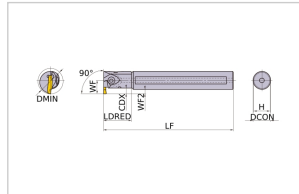

Spare Parts

GYARUS16R90B-G07

EDP:503935

The actual product may differ from the displayed image.
For details, please check the dimensions below.

Type [Outspread]

Type [Outspread]

Diameter (Unit)	
Sales unit	1
Hand	R
Stock	●
Unit of Length	I
DMIN	1.25
DCON	1
LF	8
CDX	.276
LDRED	1.5
WF	.73
H	.921
CW	.157
WF2	.23

[Show more](#)

Stock

- :Inventory maintained.
- :Non stock, produced to order only.
- ▲:Inventory maintained. To be replaced by new products.
- ★:Inventory maintained in Japan.

2D Model (DXF)	
CAD data name	Download
6H1R9G1	